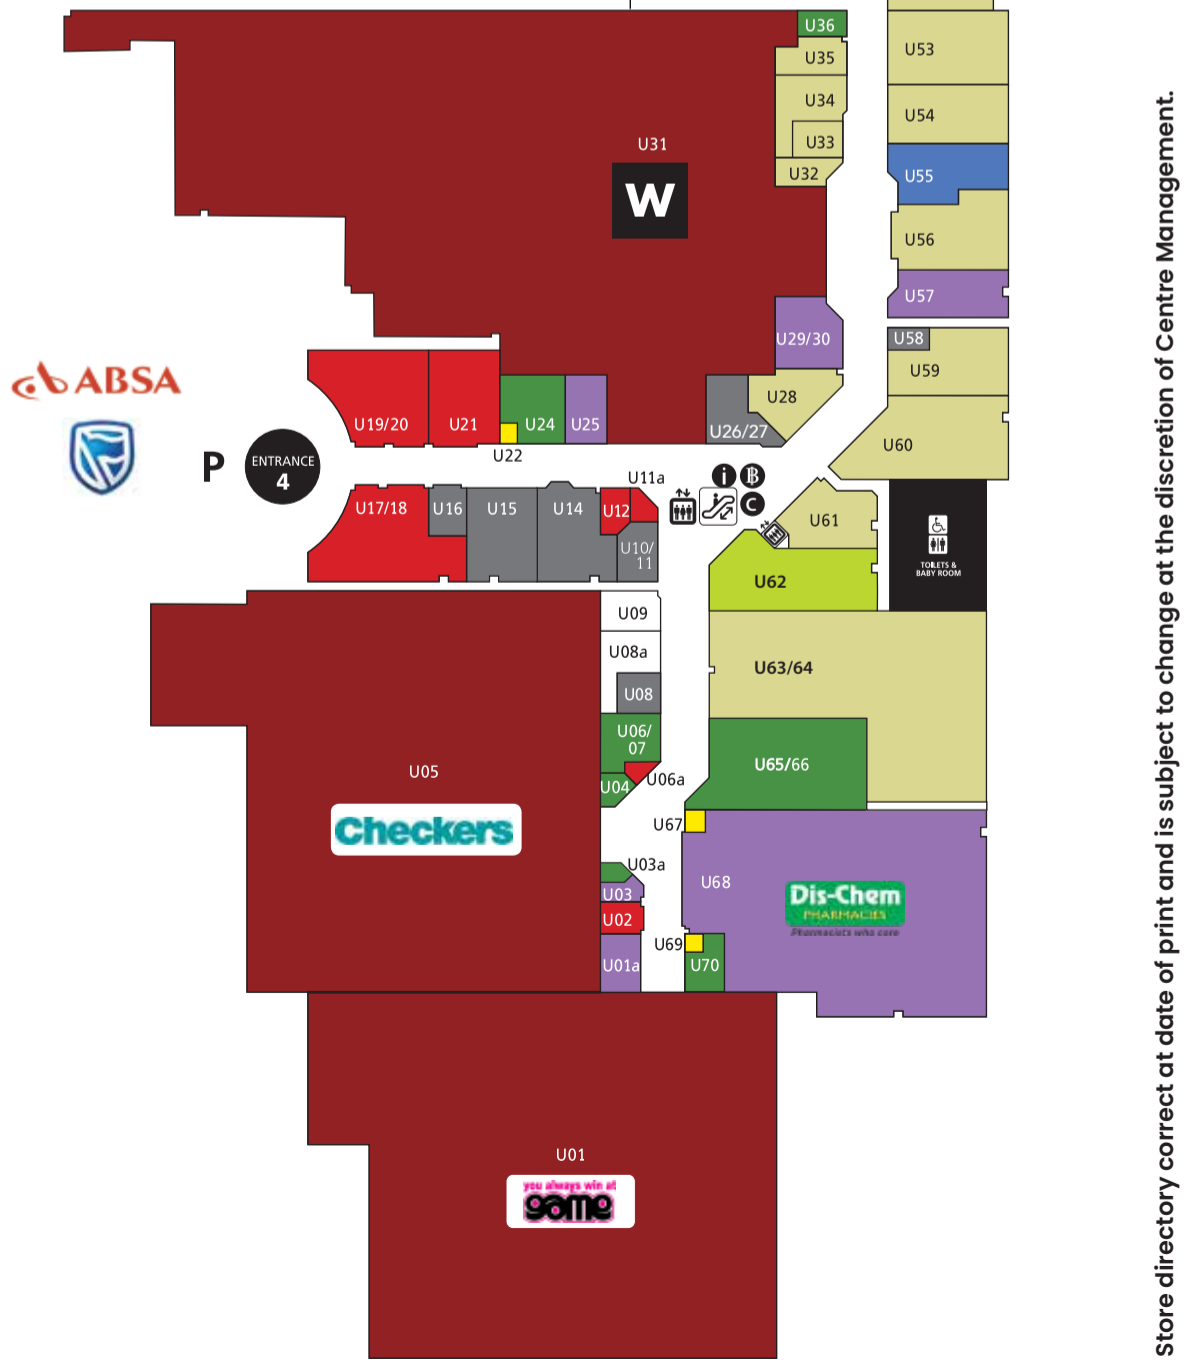

UPPER LEVEL

Store directory correct at date of print and is subject to change at the discretion of Centre Management.